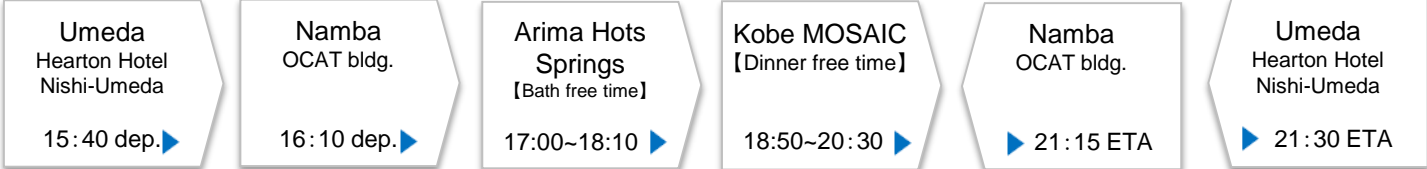

Accompanied by
English Speaking
Tour Conductor
(Not a Tour Guide)

Kobe K Arima Hot Springs, Kobe MOSAIC Night Tour

■ Departure Date (2015~2016)

All departures are guaranteed.

Only **1hr** from
Umeda / Namba to
Arima Hot Springs

November							December							January							February							March							April							
S	M	T	W	T	F	S	S	M	T	W	T	F	S	S	M	T	W	T	F	S	S	M	T	W	T	F	S	S	M	T	W	T	F	S	S	M	T	W	T	F	S	
1	2	3	4	5	6	7			1	2	3	4	5						1	2		1	2	3	4	5	6			1	2	3	4	5							1	2
8	9	10	11	12	13	14	6	7	8	9	10	11	12	3	4	5	6	7	8	9	7	8	9	10	11	12	13	6	7	8	9	10	11	12	3	4	5	6	7	8	9	
15	16	17	18	19	20	21	13	14	15	16	17	18	19	10	11	12	13	14	15	16	14	15	16	17	18	19	20	13	14	15	16	17	18	19	10	11	12	13	14	15	16	
22	23	24	25	26	27	28	20	21	22	23	24	25	26	17	18	19	20	21	22	23	21	22	23	24	25	26	27	20	21	22	23	24	25	26	17	18	19	20	21	22	23	
29	30						27	28	29	30	31			24	25	26	27	28	29	30	28	29						27	28	29	30	31			24	25	26	27	28	29	30	
													31																													

■ Itinerary

※Arima Hot Spring [Days Closed]

【Kin-no-yu】 Nov 10th, 24th, Dec 8th, 22nd, Jan 12th, 26th, Feb 9th, 23rd, Mar 8th, 22nd, Apr. 12th, 26th

【Gin-no-yu】 Closed for maintenance till October of 2015

■ Tour Price [Dinner Included: All-you-can-eat Shabu Shabu (60 min)]

Adult **6,000 yen** / Child 3-12 year-old **5,000 yen**

Bus fare, All You Can Eat Shabu-Shabu+All You Can Eat Softcream+Drink bar included.
(Beef, Pork, Chicken) (Non-alcoholic beverages only)

■ Tour Price [Bus Fare only. Dinner and any additional expenses not included]

Adult **4,000 yen** / Child 3-12 year-old **3,000 yen**

■ Tour Price [Dinner Included: Kobe Beef Steak]

Adult **11,000 yen** / Child 3-12 year-old **10,000 yen**

Bus Fare, Kobe Beef Steak 100g, Mini salad, Rice, Soup included.
Steak 150g: additional 3,000yen (Payment and reservation is on the day)